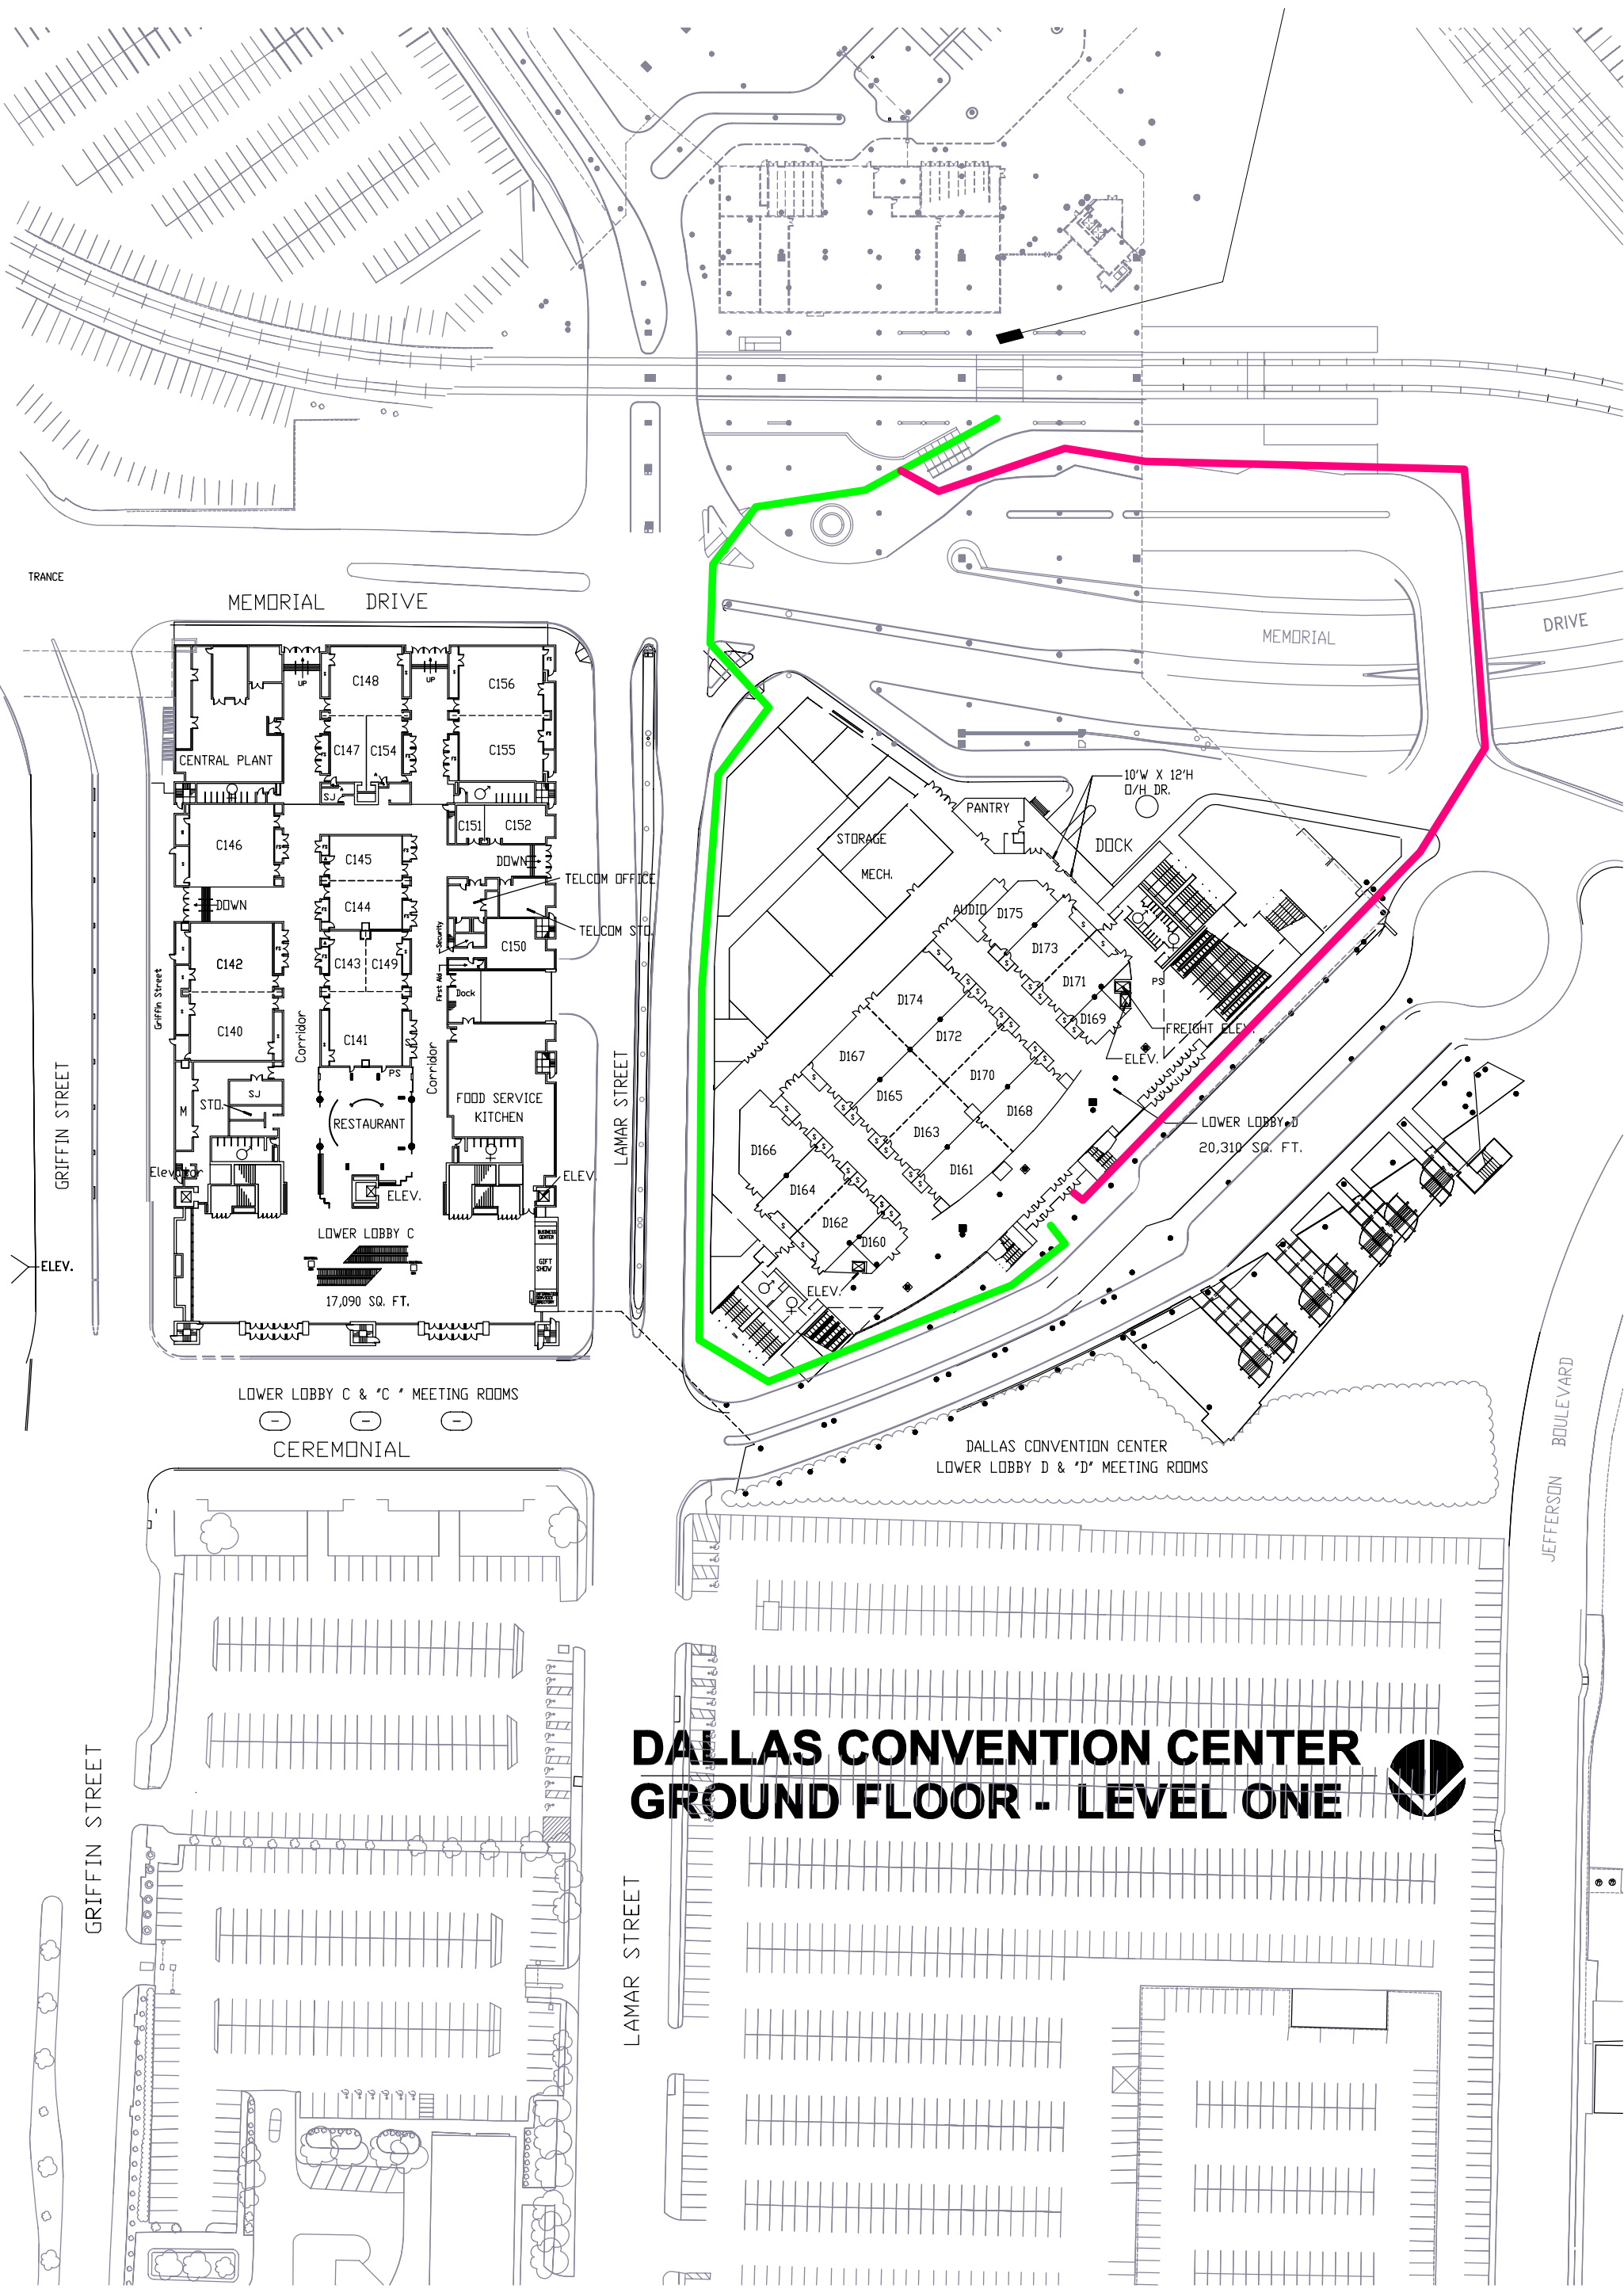

DART Light Rail Station

DALLAS CONVENTION CENTER GROUND FLOOR - LEVEL ONE